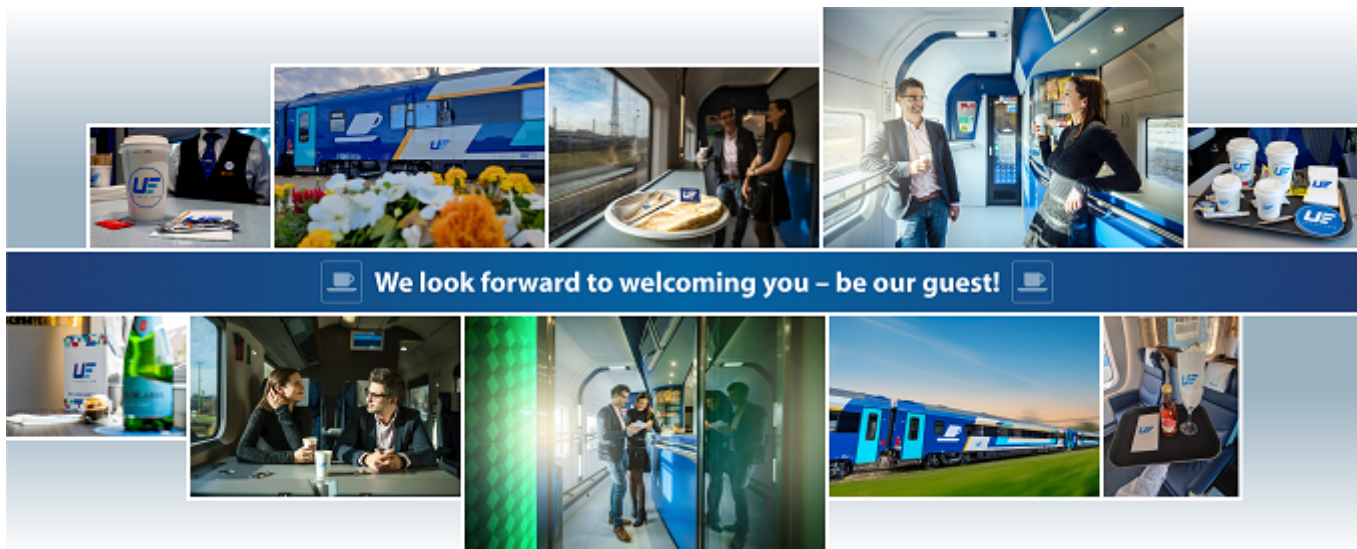

## Utasellátó bistro cars

[1]

### Refreshments and snacks on the go

Shorter trip? A quick snack? Quality coffee? The bistro car is the ideal choice if you get hungry or thirsty on the way.

### Available offers in Utasellátó operated IC+ bistro cars:

- **Quick, hot meals** - choose from our hot dogs, stuffed pies, instant soups or ready-to-go meals
- **Sandwiches and snacks** - such as crisps, seeds and waffle
- **Beverages** - alcoholic and soft drinks, coffees, teas, hot chocolate
- **Sweets** - such as cereal and chocolate bars, Utasellátó sweets, cake slices